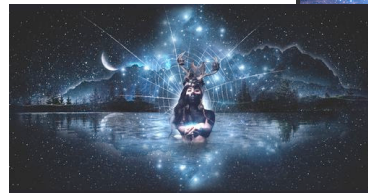

Photoshop
+stock textures and imagery
+digital painting

A few changes later...