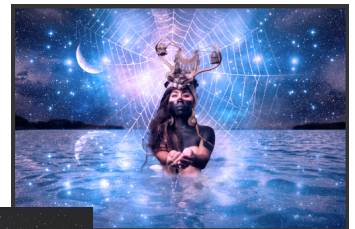

Photoshop
+stock textures and imagery
+digital painting

A few changes later...